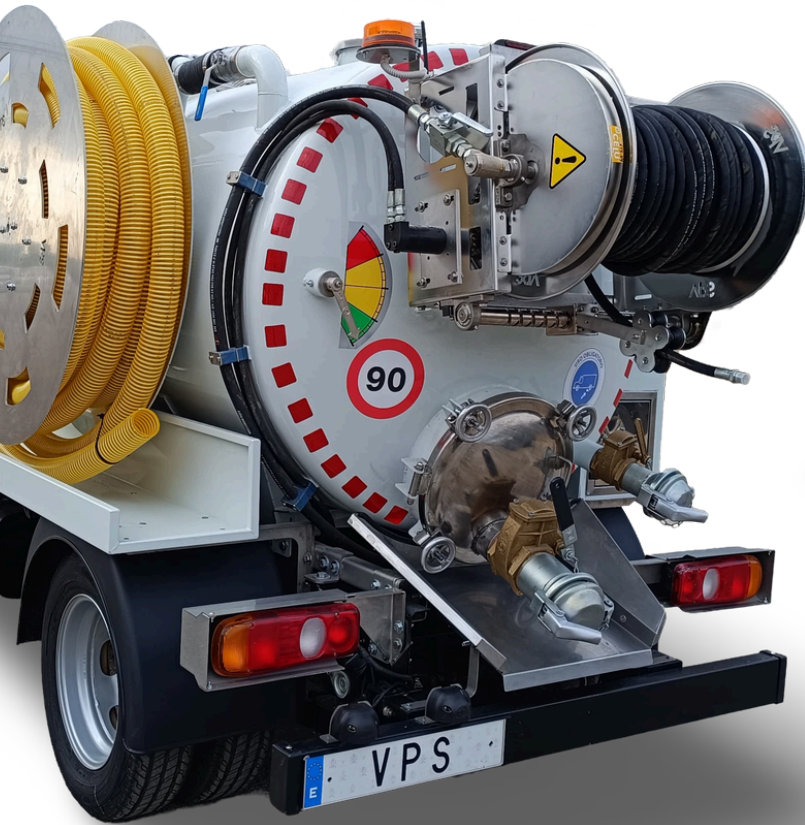

YOUR TRUCK, BUILD FOR YOUR SUCCESS.

We manufacture combined vacuum and high-pressure industrial cleaning equipment designed for the sanitation sector.

We maintain a large inventory of units in stock with capacities ranging **from 2.8 tons to 32 tons**, enabling us to meet a wide range of market needs and demands.

2.8-TON SERIE

SPECIAL ACCESS TO BASEMENTS

Tank 2000L with manholes.

High pressure pump 150 bar-70L / minute.

Vacuum pump Battioni Pagani MEC 2000H.

Hydraulic reel.

Chasis Ref. PIAGGIO PORTER NP6

3.2-TON SERIE

SPECIAL ACCESS TO BASEMENTS

Tank 2000L with manholes.

High pressure pump 200 bar-70L / minute.

Vacuum pump Battioni Pagani MEC 2000H.

Hydraulic reel.

Chasis Ref. ISUZU B-STRONG 4X4 SINGLE

**VEHICLES FROM
2,800 KG TO 6,000 KG**

Tank 2600L with manholes.

High pressure pump 150 bar-90L / min or 200 bar-70L.

Vacuum pump Battioni Pagani MEC 4000H / 6500 H.

Hydraulic reel.

Chasis Ref. IVECO DAILY 35C16 / 65C18

3.5 / 6 TON SERIE

Tank 2600L with manholes.